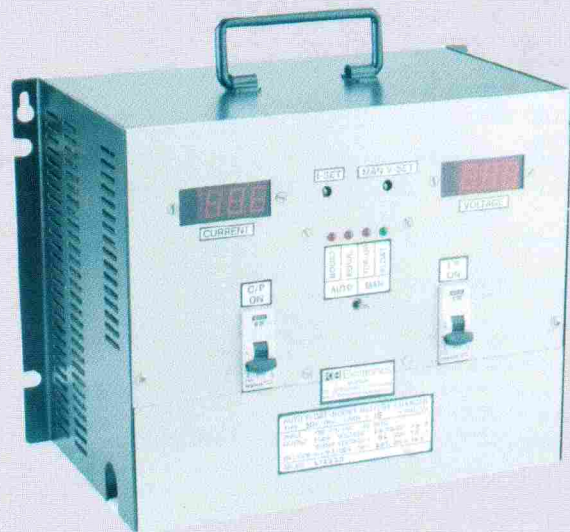

PORTABLE COMPACT SMPS BASED BATTERY CHARGERS

SALIENT FEATURES

- Can charge all types of batteries- VRLA, SMF, Ni- Cd, lead acid
- Fully automatic charging (just connect the battery & forget) Auto change over Float - Boost
- 300 W/ 600 W/ 1500W models
- Nominal battery voltages-12V, 24V, 30V, 36V, 48V, 110V
- SMPS technology used –Highly efficient, can accept wide mains variation
- True CV-CC characteristics quickly charge battery, low O/P ripple increases battery life
- Correct charging techniques prolongs battery service life, reduces battery replacement & maintenance cost drastically
- Compact, light weight, portable with handle
- Rugged MS enclosure – table top or both panel/ wall mounting
- Deeply discharged battery can be revived
- FLOAT- BOOST voltage levels can be pre-set to suit different types of battery with charging current adjustable
- Input protected by MCB, Reverse battery protection by MCB + fuse
- Digital meters to monitor battery voltage & charging current
- LED indicator for FLOAT & BOOST mode
- 2 stage FLT-BST or 3 stage with Top-up charging
- Short Circuit, Over temperature Protection
- Forced fan cooling
- Charging current can be set by pot

OPTIONAL FEATURES

- Remote ON/OFF
- Separate load & battery terminals
- Potential free contact (alarm contact)

STANDARD MODELS

- Battery voltage 12V, 24V, 30V, 48V, 110V
- Charging current 4A, 6A, 10A, 20A, 50A
- With digital meters & input output MCBs - SA Model
- Without digital meters & Without MCB - OE Version